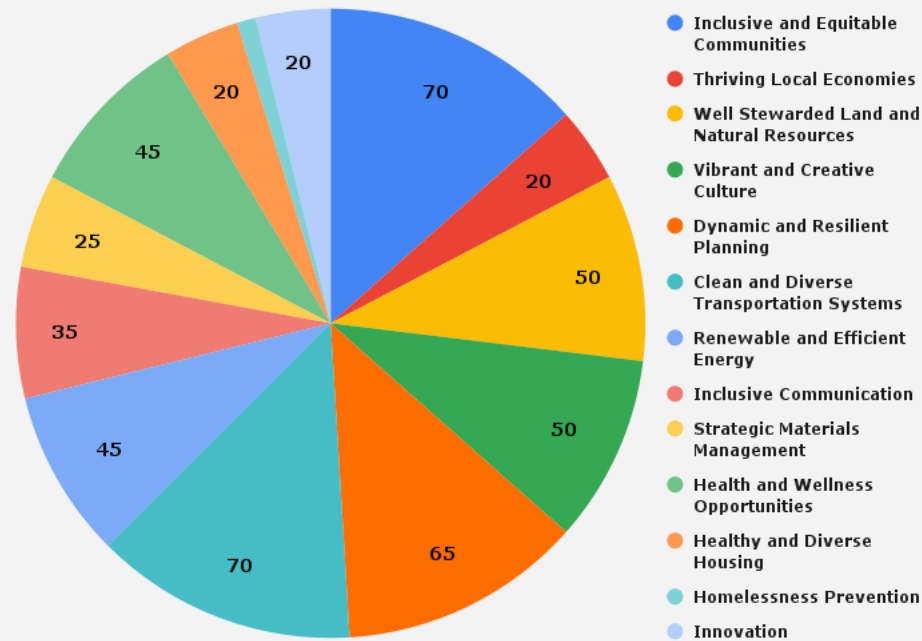

SILVER 2024: POINTS EARNED BY CATEGORY

Litchfield take the lead in providing watershed education

Litchfield exemplified their dedication to engaging the community in watershed education by taking an innovative approach. Through a collaboration with White Memorial Conservation Center, a series of three free education programs for the general public was held, called "Conservation in our Community." It focused on river health and how residents can do their part in reducing their impact and improving water quality.