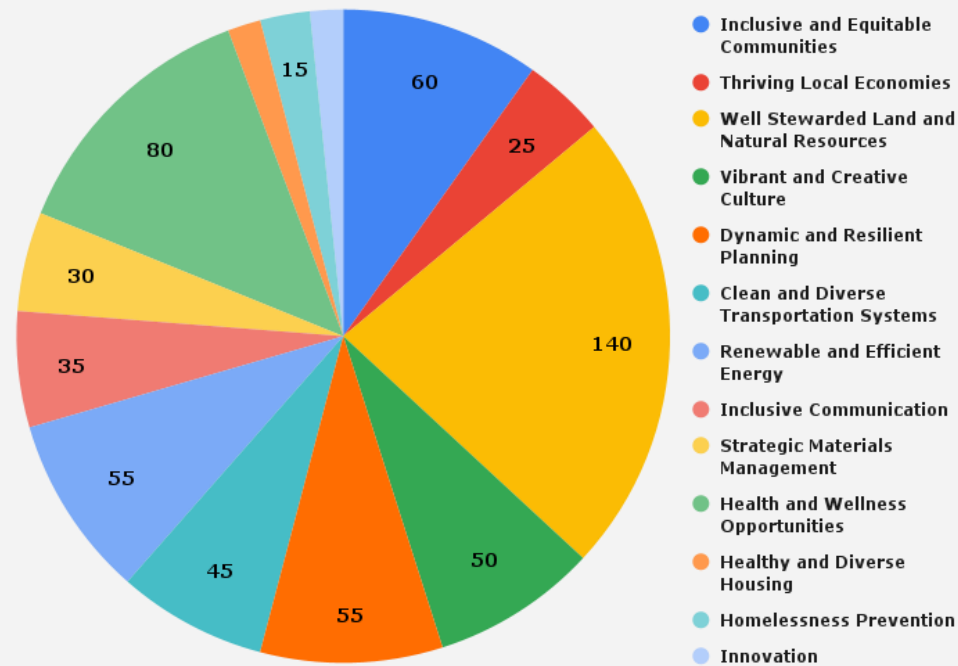

MILFORD ~2024~

Taking Action
Making an Impact
Celebrating Success

Sustainable

CT

SILVER
CERTIFIED

Local Actions.
Statewide Impact.®

Milford achieved Silver certification with 610 points in the fall of 2024.

SILVER 2024: POINTS EARNED BY CATEGORY

Milford's Benson Crump Memorial Community Garden

Milford's Benson Crump Memorial Community Garden, one of the oldest community gardens in the state, continues to provide over 200 participants with access to community garden parcels. The garden has been committed to organic practices since 1991 and grows a variety of produce. Between 1,000 and 2,500 pounds of produce are donated annually to seven local food banks and soup kitchens.

Open space planning: a Milford success story

Milford has acquired six new open space parcels in recent years. One of these will add approximate 5.9 acres of open space to the municipality, maintained by the town and used in partnership with the local Boys and Girls Club to host youth activities. An additional 15 acres of undeveloped inland wetlands have also been acquired by the town and will be preserved from future development.